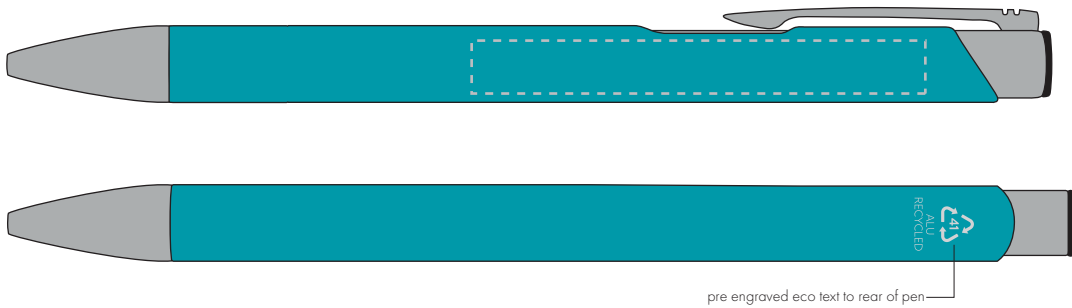

Your Ref:
Our Ref:

Quantity:
Version: 1

Product Code: TPC982001
Product Colour: TEAL

PRINTING CONCERNS:

We stock this item in the following colours

PANTONE REFERENCE(S)

- Colour 1
- Colour 2
- Colour 3
- Colour 4

ARTWORK SCALE 100%

ARTWORK SCALE 100%
Side Print Area:
60mm x 7mm

Product Image for visualisation
- colours may vary

The dashed line is to demonstrate print area and will not appear on your printed item

PLEASE NOTE: